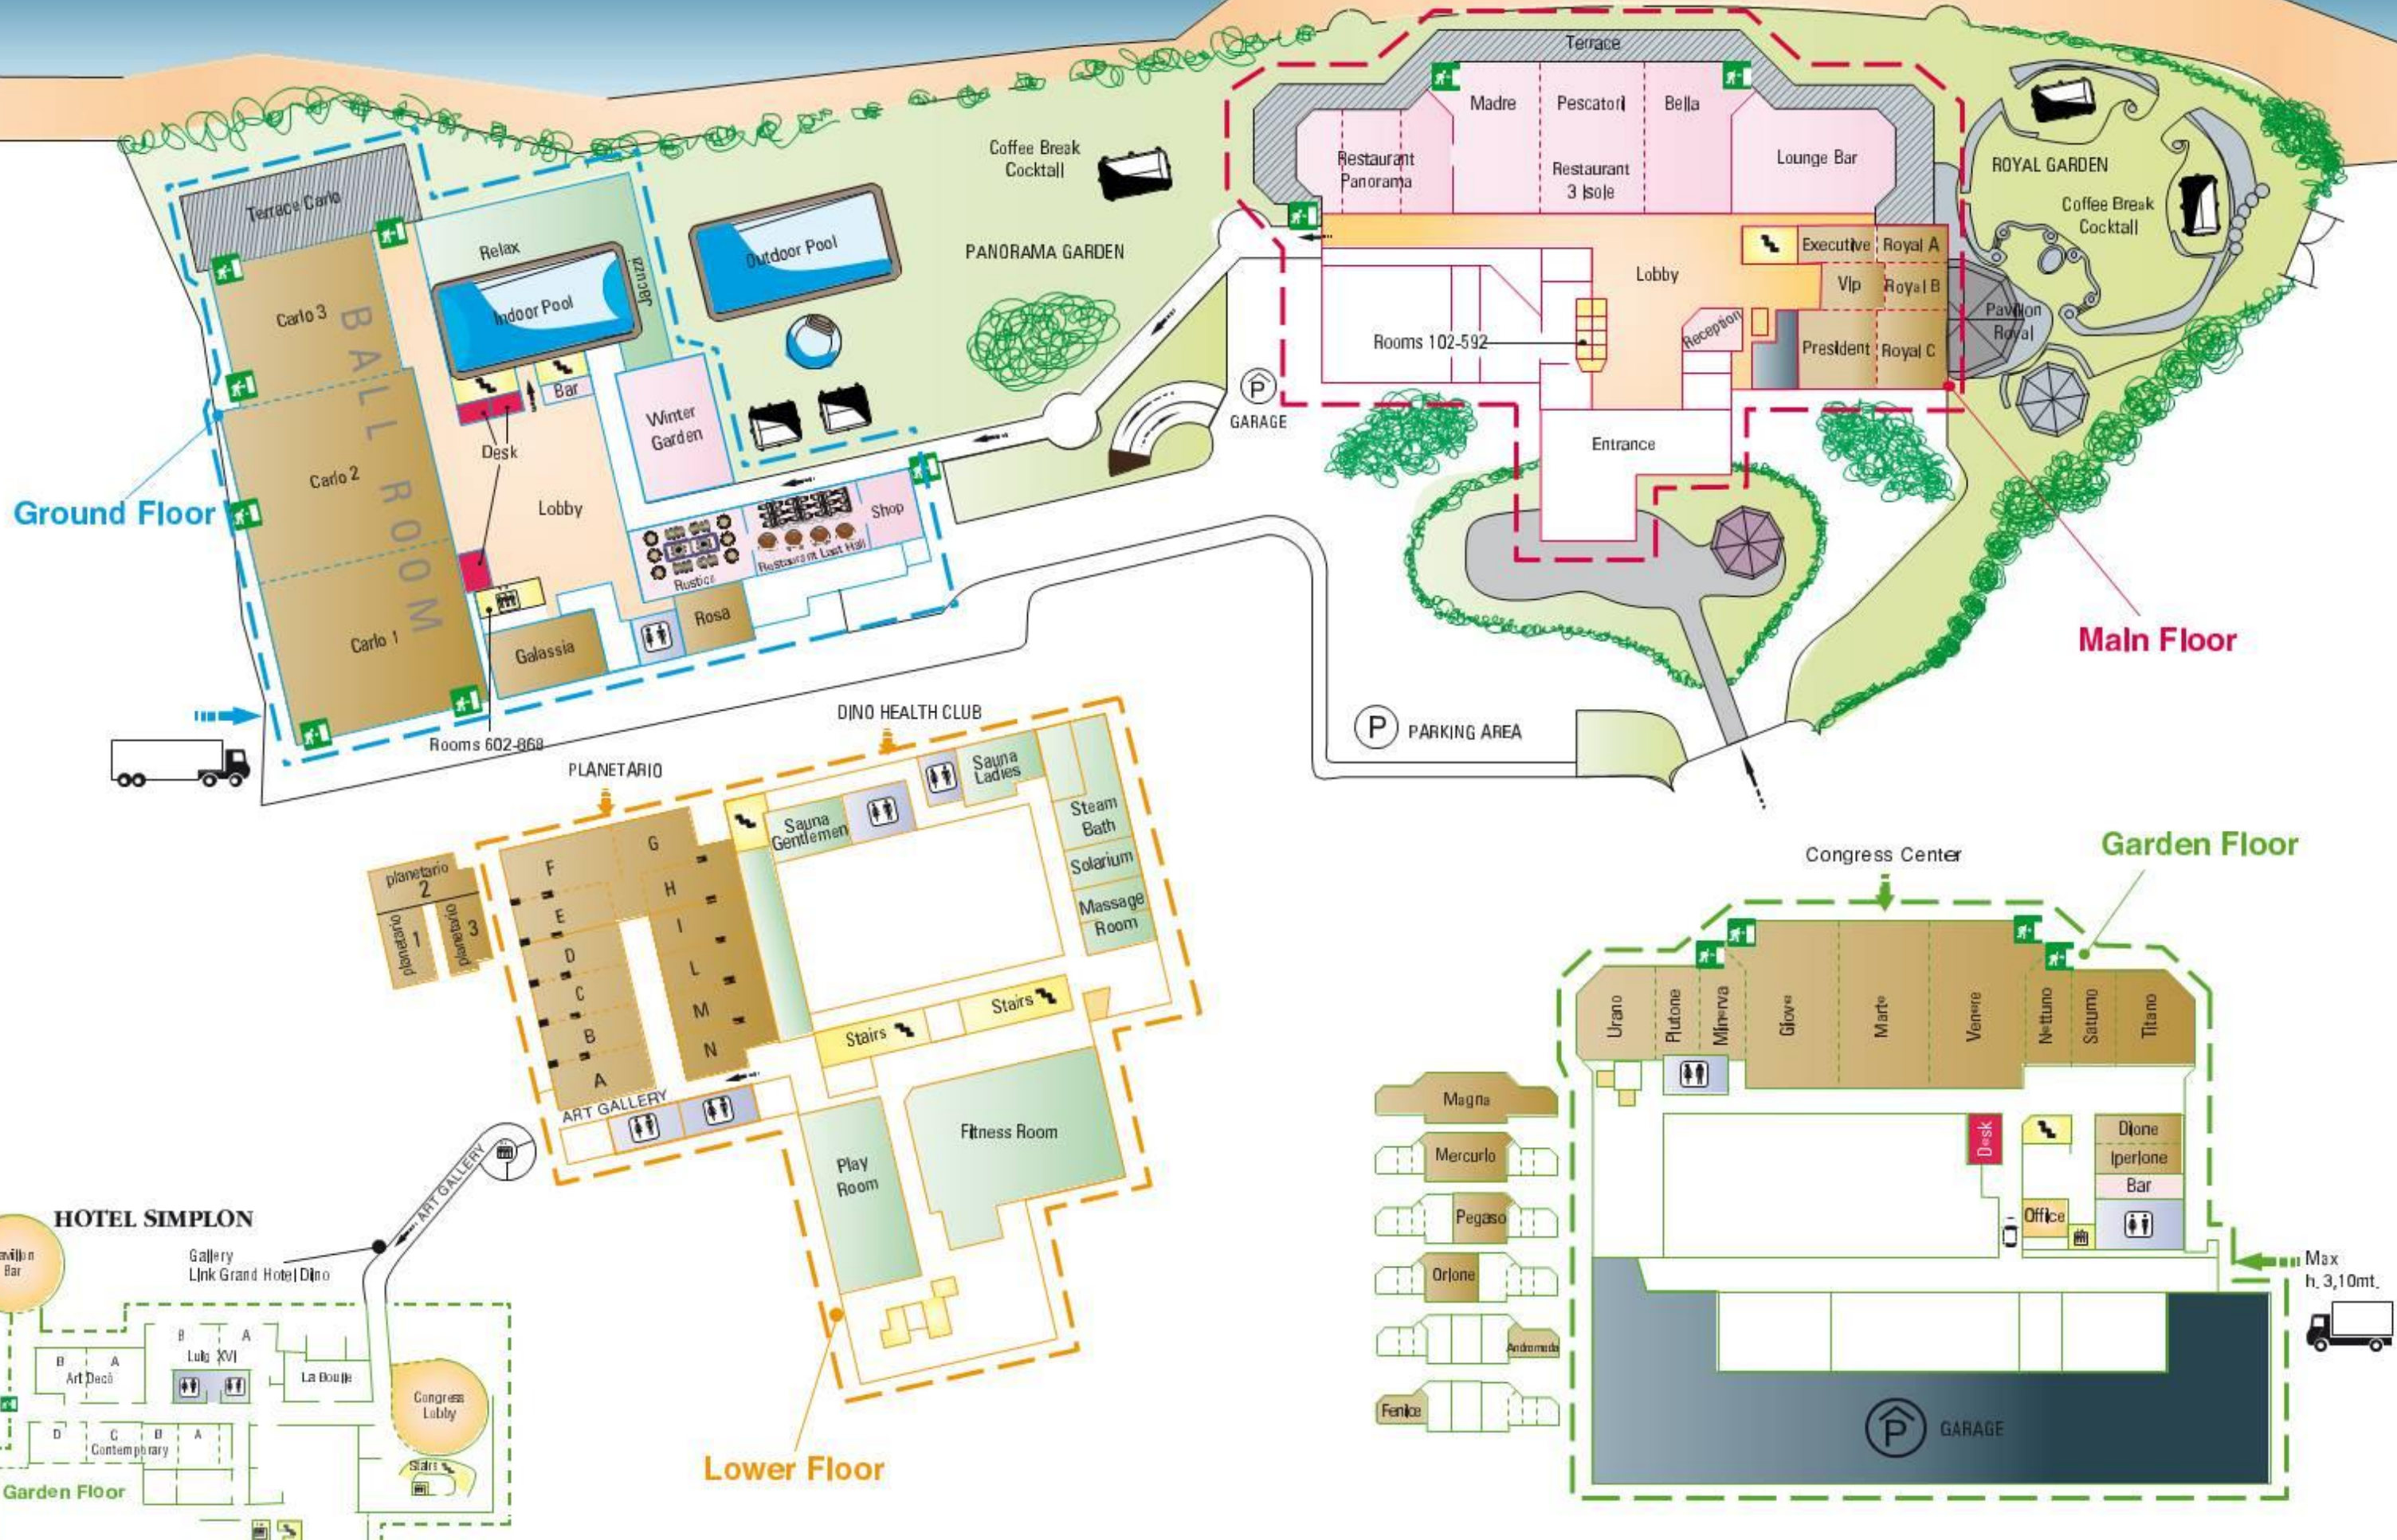

# Grand Hotel Dino

LAGO MAGGIORE

# GRAND HOTEL DINO - CONGRESS CENTER

www.zaccherahotels.com

MAIN FLOOR	PRESIDENT	VIP	EXECUTIVE	ROYAL A	ROYAL B	ROYAL C	PAVILLON ROYAL	ROOM STUDIO	3 ISOLE <small>BELLA + PESCATORI + MADRE</small>	BELLA	PESCATORI	MADRE	PANORAMA	TOWER	
	Mq	48	37	36	46	32	101	170	21	850	280	280	280	190	24
	Size	10.28x4.69x3.26h	7.98x4.69x3.26h	7.53x4.84x3.26h	9.90x4.69x3.26h	6.30x5.20x3.26h	9.90x1.028x3.26h	13.2x12x3.35h	6x3.50x2.75h	38x22x3.50h	23.2x12.5x3.50h	23.20x12.50x3.50h	23.20x12.50x3.50h	15.70x12.30x3.50h	8x3x2.80h
	Way in room	1.03x2.35h	1.80x2.35h	1.03x2.35h	1.03x2.35h	2x2.35h	1.03x2.35h	2.50x2.40h	0.78x2.09h	3.80x3.20h	3.80x3.20h	2.25x3.20h	2.25x3.20h	2.20x2.80h	0.85x2.15h
	Kw	5	5	5	5	5	5	50	5	50	50	50	50	50	5
	Theatre	30	20	20	30	20	60		20						12
	School	20	15	15	20	15	30								
	U-shape	25	15	15	15	15	25								
	Board room	20	12	12	20	12	20		15						10
	Cabaret	24	16	16	24	12	40								
Cocktail	50	25	25	50	30	100	150		1200	300	300	300	220	20	
Gala	30	20	20	32	20	50	80		600	200	200	200	180		
Buffet	25	15	15	25	20	50	80		500	150	150	150	150		
Terrace				20	20	20			200	50	50	50	50		